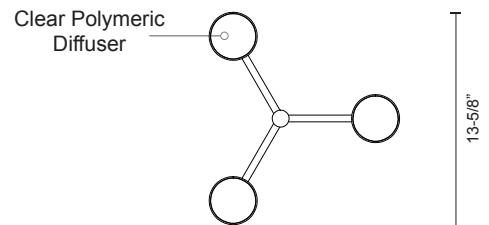

Color Temp 3000K
 CRI (Ra) >90
 Dimming 100% - 10%
 Rated Life 50,000 hours

Voltage	Watt	LED Lumens	Delivered Lumens	Finish(es)
120V	57W	3600lm	TBD	BK - Black
120V	57W	3600lm	TBD	BN - Brushed Nickel

PD23003-BK