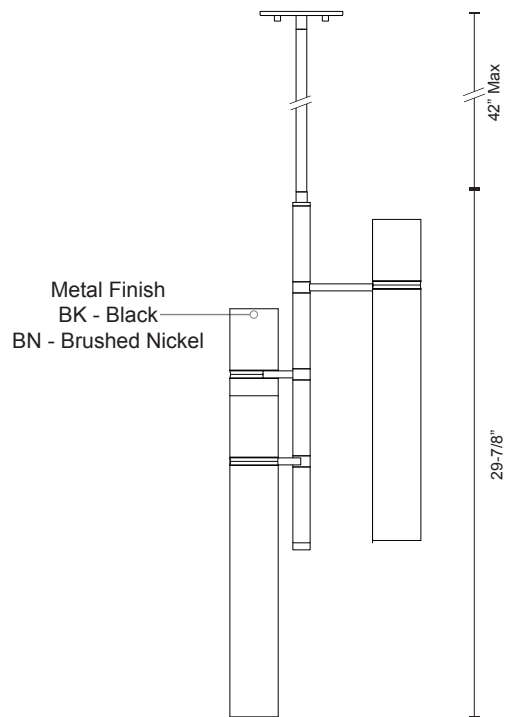

PD23003

SPECIFICATION SHEET

PROJECT		
DATE		TYPE

Sophisticated LED technology meets pendants with industrial flair

- Machined metal electroplated (BN finish) or powder coated (BK finish)
- Clear polymeric diffuser
- Dimmable with ELV dimmer (Not included)
- Custom options available

Color Temp 3000K
 CRI (Ra) >90
 Dimming 100% - 10%
 Rated Life 50,000 hours

Voltage	Watt	LED Lumens	Delivered Lumens	Finish(es)
120V	57W	3600lm	TBD	BK - Black
120V	57W	3600lm	TBD	BN - Brushed Nickel

PD23003-BK

PD23003-BK

PD23003-BN